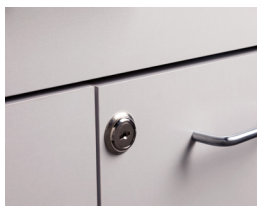

055 Drawer & Door Locks