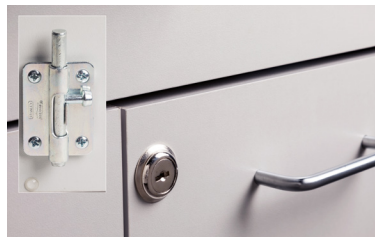

066 Door and Inside Latch Combo

Finishes