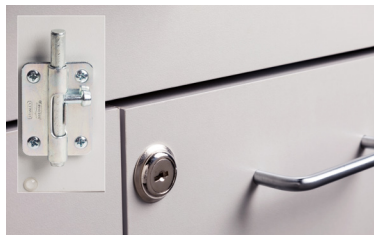

066 Door and Inside Latch Combo

Finishes