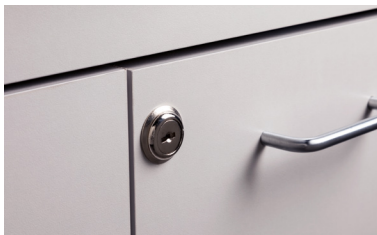

Options

055 Door & Drawer Locks