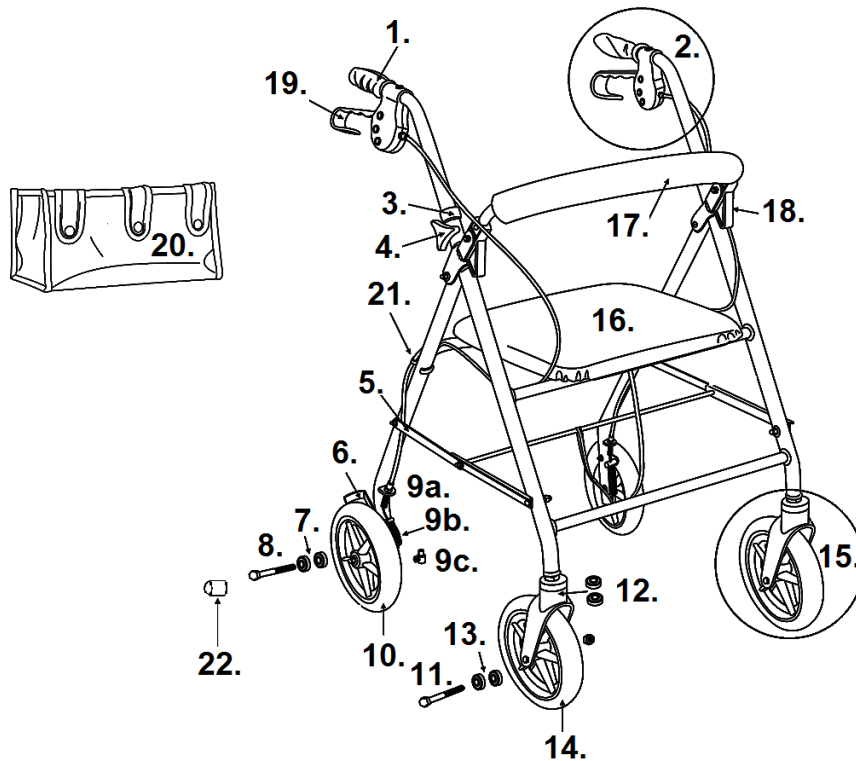

728 & R728 (NOT RTL728)

- | | |
|---|--|
| <p>1. Handgrip- 9501S72602</p> <p>2. Handle Bar Assembly Left- [3]
 Handle Bar Assembly Right- [3]
 Handle Bar Assembly Left- 9509H72605L [1]
 Handle Bar Assembly Right- 9509H72605R [1]
 (includes brake, grip & handlebar)</p> <p>3. Anti-Rattler- 950300169901</p> <p>4. Height Adjustment Knob- 10208KN</p> <p>5. Folding Hinge Assembly- 9501S72609</p> <p>6. Wheel Lock Left- 9501S7261L
 Wheel Lock Right- 9501S7261R</p> <p>7. Rear Wheel Bearing- STDS1011</p> <p>8. Rear Axle- 9501A79506-2M</p> <p>9a. Cable Adjuster- 9500001232
 b. Spring- 9501S72616
 c. Cable Fastener- 9500004101</p> <p>10. Rear Wheel- 9501S72800</p> <p>11. Caster Axle 1S S/N- STDS1002-1
 Caster Axle 2M, 9H & 20H S/N- 9502M72802
 [1] 9H & 20H serial number only.
 [2] When stock is gone part will no longer be available.
 [3] Stock is gone the part is no longer available.</p> | <p>12. Fork Stem Bearing- STDS1060</p> <p>13. Caster Bearing 1S S/N- STDS1011
 Caster Bearing 2M, 9H & 20H S/N- 9500002211-2M</p> <p>14. Caster- 9501S72800-01</p> <p>15. Caster & Fork Assy. 2M or 9H S/N- 9502M72801
 Fork Fastener 2M, 9H & 20H S/N- 9502M72803</p> <p>16. Seat- [3]
 Seat- 9509H72604 [1]
 Seat Brackets (pr) 1S S/N- 9505W1026104
 Seat Brkt. (pr) 2M, 9H & 20H S/N- 950340059901-2M [2]</p> <p>17. Backrest Black- 9501S726BK</p> <p>18. Backrest Pivot Bracket- 9501S72603</p> <p>19. Brake & Cable- 9501S72607 [2]
 Brake & Cable- 9509H72607L [1]
 Brake & Cable- 9509H72607R [1]</p> <p>20. Tote Bag (12.5" x 8.5" x 5.5")- 9505W1026120</p> <p>21. Cable Clip- 10208C</p> <p>22. Axle Cap- STDS001000</p> |
|---|--|