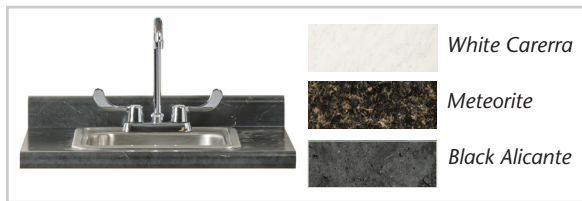

OPTIONS

24P Postform Laminate Countertop with Sink Cutout