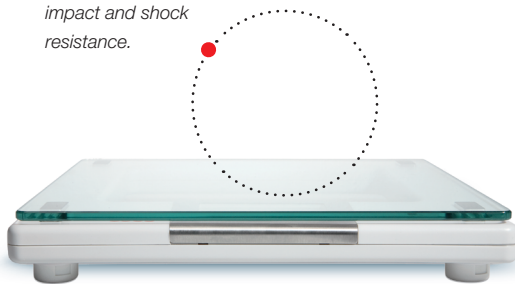

Giving everything, plus a little more.

There's also something extra that's only available with personal scales from seca: the Step-off function. You can use it without switching on the scale. Simply stand on the platform, wait for the "Step-off" instruction, and then Step off to the side and read off the weight in the display. You see, a personal scale from seca isn't just good, but in many aspects simply better.

Safety glass for high impact and shock resistance.