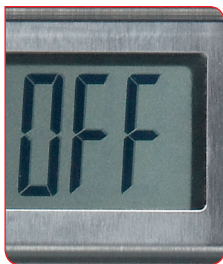

Display frame made of brushed stainless steel.