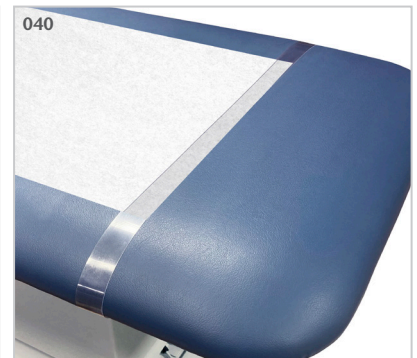

Paper Dispenser/Cutter Combo

- Paper dispenser and paper cutter ordered as one option

034