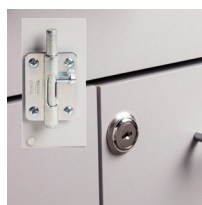

36" Wall Cabinet

8236 Wall Cabinet

- Wall cabinet with 2 doors and 1 adjustable shelf
- Easy-clean, all laminate surface
- Tough, chip resistant edges
- Unit is pre-assembled to save installation time
- Cabinet easily mounts with hook and rail mounting system
- Satin finish pulls
- Choice of solid color or woodgrain laminates
- Fully adjustable, concealed, soft-close hinges

1

SPECIFICATIONS

36" W x 12" D x 24" H

Options

055 Door Locks

066 Door Locks & Inside Latch

Finishes

Maple