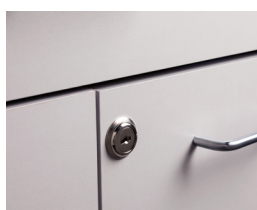

055 Drawer & Door Locks