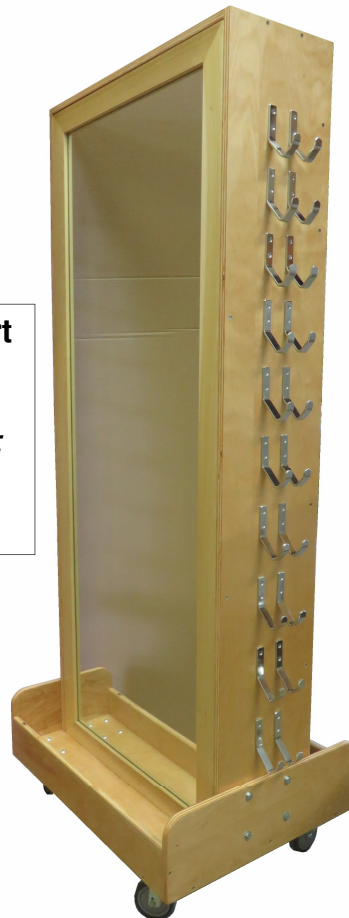

# BAILEY

## Model 787 Combo Mirror Weight Cart

### **Combo Weight Cart Features:**

- Footprint 25" x 31" x 80" high, with 4" HD Swivel Casters
- Holds standard size products: Six 50 Yard Rolls Exercise Band, Ten Pairs Fitbells, and Twelve Pairs Cuff Weights
- Full Size ANSI Z97.1 Safety Glass 28" x72", Adult Posture Mirror
- Balanced and robust construction to prevent tipping
- Weight capacity 400 lb.
- Ships assembled except for weight hooks; Ship weight 280 lb.
- Weights and Bands not included, available separately

**Combo Weight Cart**  
*[Shown without optional weights]*  
400 LB Cap, Holds:  
6 EA 50 Yard Rolls  
10 PR Fitbells

**Combo Weight Cart**  
*[Shown below with optional weights]*

CORPORATE MEMBER