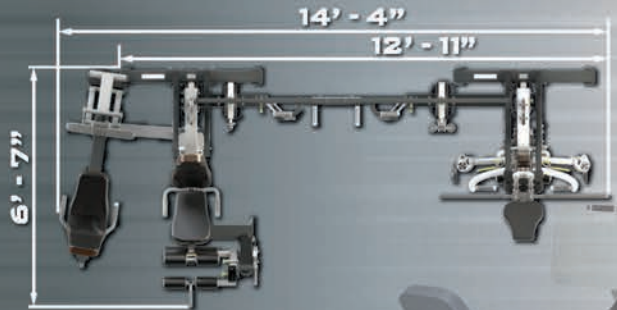

UNRIVALED VERSATILITY IS ACHIEVED THROUGH THE INTELLIGENT COMBINATION OF MACHINE DEFINED AND USER DEFINED EXERCISE STATIONS. THIS MAKES THE FUSION 4 A GYM WITH NO LIMITS.

ADDITIONAL  
INFORMATION

FUSION 4 MODULAR GYM

SHOWN WITH:  
FZ-1 UPPER BODY UNIT,  
FZ-2 CABLE ARMS, FZ-3 LOWER BODY UNIT  
FZ-4 LEG PRESS/CALF RAISE, FZ-5 FUNCTIONAL TRAINER

**BATCA**  
fitness systems usa

# FUSION 4 CARBON EDITION

HEIGHT: 7'-2"  
WEIGHT:  
FZ-5 - 729 LBS  
TOTAL WEIGHT OF  
COMPLETE SYSTEM:  
2,051 LBS

**\*\*FZ-5 IS NOT FREE STANDING AND  
REQUIRES SUPPORT OF FZ-1 AND FZ-3**