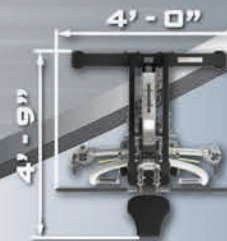

## FZ-3 LOWER BODY UNIT

**SEATED LEG CURL/LEG EXTENSION -**  
PATENTED KNEE ALIGNMENT PADS  
CONTOURED AND TELESCOPING BACK PAD  
8 STARTING POINT ADJUSTMENTS  
COUNTER BALANCED EXERCISE ARM

**FZ-4 LEG PRESS/ CALF RAISE -**  
WALK THROUGH FRAME DESIGN  
LARGE FOOT PLATE  
FOUR BAR LINKAGE  
2 TO 1 WEIGHT RATIO

\* OPTIONAL  
FZ-4  
LEG PRESS

HEIGHT: 6'-3"  
WEIGHT:  
FZ-3 - 610 LBS  
FZ-4 - 154 LBS

## FZ-1 UPPER BODY UNIT

**DUAL SWIVELING HIGH PULLEYS -**  
STRAIGHT OR SIDE AB CRUNCH  
ISOLATERAL OR BAR LAT PULL

**MULTI-PRESS ARMS -**  
CHEST/INCLINE/DECLINE PRESS  
CHEST SUPPORTED MID ROW

**FZ-2 OPTIONAL CABLE ARMS -**  
SHOULDER PRESS, PEC FLY, BICEP CURL,  
TRICEP EXTENSION, AND A  
MULTITUDE OF FREE CABLE  
EXERCISES