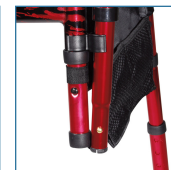

Deluxe Folding Travel Walker with 5" Wheels

HCPCS: E0143

FIGURE D

- Easily folds tool-free to ½ the size of a traditional walker (Figure A - B) and can be stored in a "Ready Set Go" Pouch (Figure C)
- Legs are attached with strong elastic cords so legs can be folded (Figure D)
- Comes with 5" front wheels and rear glide skis that are ideal for most surfaces
- Two side-storage pouches with large pockets for personal items are held in place by hook and loop fastener tabs to both side frames

PRODUCTS	Description
RTL10263KDR	Walker w/ 5" Whls,Travel,Red,1 EA
SPECIFICATIONS	Description
Carton Shipping Weight	10 lbs.
Height	29.5 - 37"
Overall Width	26.5"
Warranty	Limited Lifetime
Weight	8 lbs.
Weight Capacity	300 lbs
Width	17" inside hand grip | 22" inside back legs