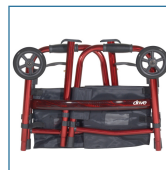

Deluxe Folding Travel Walker with 5" Wheels

HCPCS: E0143

FIGURE A

FIGURE B

FIGURE C

FIGURE D

FIGURE E

FIGURE F

- Easily folds tool-free to ½ the size of a traditional walker (Figure A - B) and can be stored in a "Ready Set Go" Pouch (Figure C)
- Legs are attached with strong elastic cords so legs can be folded (Figure D)
- Comes with 5" front wheels and rear glide skis that are ideal for most surfaces
- Two side-storage pouches with large pockets for personal items are held in place by hook and loop fastener tabs to both side frames

PRODUCTS	Description
RTL10263KDR	Walker w/ 5" Whls,Travel,Red,1 EA
SPECIFICATIONS	Description
Carton Shipping Weight	10 lbs.
Height	29.5 - 37"
Overall Width	26.5"
Warranty	Limited Lifetime
Weight	8 lbs.
Weight Capacity	300 lbs
Width	17" inside hand grip 22" inside back legs