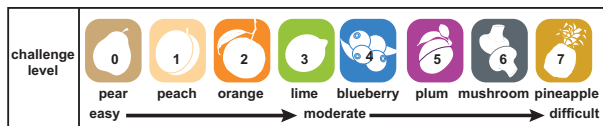

Val-u-Band® Berry Colors® exercise band

Twin-Pak® offers
25% savings vs.
50-yard boxes

Twin-Pak®
2 50-yard boxes

50-yards

6-yards

**the economic alternative
when Thera-Band® colors
are not required**

- save money by purchasing Val-u-Band® Berry Colors® band
- save even more by purchasing Twin-Pak®
- same great quality as CanDo® and Thera-Band®
- use with all dispenser systems

latex-free band is available for those with allergies (pg 13)

Twin-Pak® 100-yard dispenser box*

most economical choice

pear	0	xx-light	10-6230	85.00
peach	1	x-light	10-6231	92.50
orange	2	light	10-6232	100.00
lime	3	medium	10-6233	107.50
blueberry	4	heavy	10-6234	115.00
plum	5	x-heavy	10-6235	122.50
mushroom	6	xx-heavy	10-6236	130.00
1 2 3 4 5	set (1 ea)		10-6238	510.00