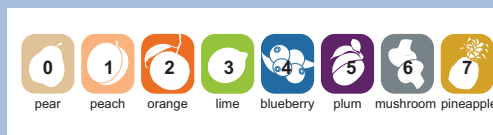

Color Sequence . . . What's the Difference?

If Thera-Band® colors are requested, CanDo® Preferred Colors® is the economic choice

economical option to Thera-Band®

- economical option vs Thera-Band®
- the color sequence that you know
- widely used in facilities for 30 years

If Thera-Band® colors are not requested, Val-u-Band® Berry Colors® is the economic choice

#1 Choice for cost-conscious buyers

- the color sequence that saves you money
- new option for clinics, facilities, homes
- same great quality as CanDo® and Thera-Band®