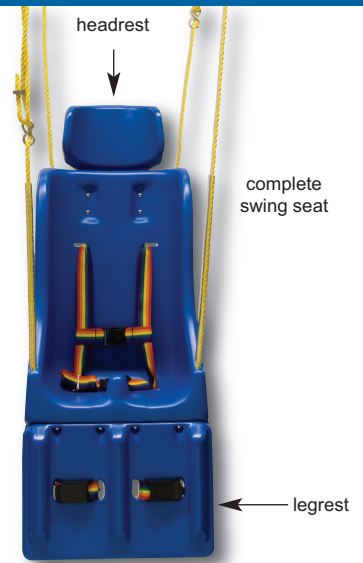

Skillbuilders® swing seats

seat	inner dimensions	capacity
small	20"L x 12"W x 9"D	75 lb
medium	23"L x 15"W x 10"D	150 lb
large	31"L x 20"W x 14"D	200 lb

- plastic seat is available with and without a built-in abductor (pommel)
- safety harness and crotch strap standard for proper positioning
- adjustable suspension mechanism will fit any frame up to ten feet
- optional headrest, legrest, seat cover and swing tie-down straps available

- complete full support swing seat comes with pommel, headrest and legrest, harness and crotch strap
- small is for child, medium for teenager and large for adult

	seat with pommel	
	with rope	with chain
small	30-1630 100.00	30-1590 150.00
medium	30-1631 150.00	30-1591 200.00
large	30-1632 275.00	30-1592 325.00

	seat without pommel	
	with rope	with chain
small	30-1634 75.00	30-1593 125.00
medium	30-1635 125.00	30-1594 175.00
large	30-1636 225.00	30-1595 275.00

	complete swing seat	
	with rope	with chain
small	30-1640 235.00	30-1596 285.00
medium	30-1641 285.00	30-1597 335.00
large	30-1642 450.00	30-1598 500.00

bouncer accessory

- bounce adapter adds a new dimension of vestibular challenge to swinging
- child can bounce while swinging back-and-forth or use without swinging
- 125 lb working load each bouncer

30-1692	bouncer, each	75.00
30-1692-2	bouncer, pair	135.00