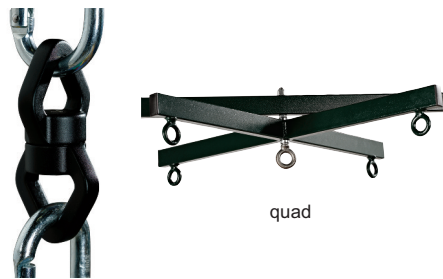

rotator accessories

- rotator adapter adds a new dimension and vestibular challenge to swinging

30-1695	single attachment	100.00
30-1697	quadruple attachment	250.00