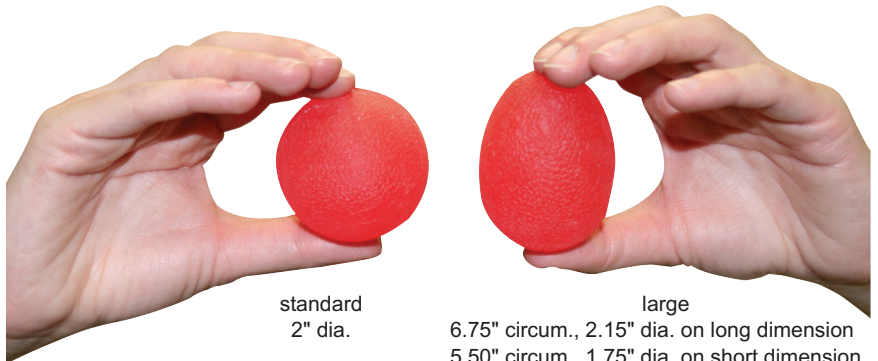

CanDo® gel hand exercise balls

standard

large ergonomic

standard
2" dia.

large
6.75" circum., 2.15" dia. on long dimension
5.50" circum., 1.75" dia. on short dimension

standard (round)

large ergonomic (egg-shaped)

- hand exerciser for grip strength, dexterity, mobility and fine and gross motor skills
- heat or chill for hot or cold therapy
- available in 6 color-coded resistances

Thera-Band® gel balls

standard

large