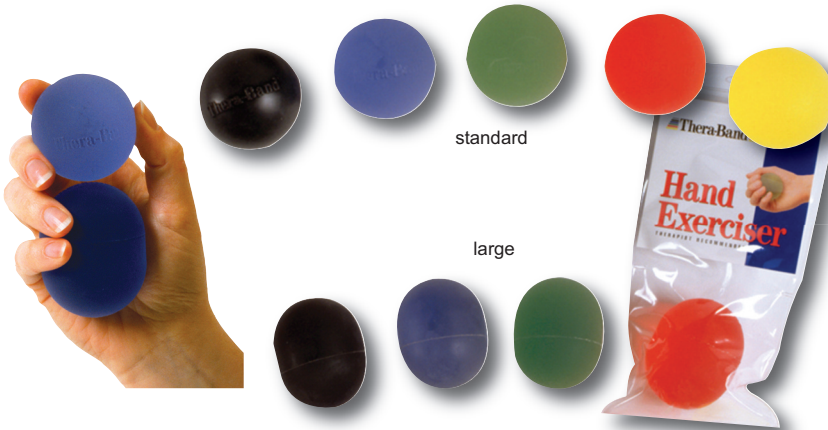

CanDo® gel hand exercise balls

standard

large ergonomic

standard
2" dia.

large
6.75" circum., 2.15" dia. on long dimension
5.50" circum., 1.75" dia. on short dimension

standard (round)

large ergonomic (egg-shaped)

tan	xx-light	10-1490	6.00
yellow	x-light	10-1491	6.00
red	light	10-1492	6.00
green	medium	10-1493	6.00
blue	heavy	10-1494	6.00
black	x-heavy	10-1495	6.00
tan yel red	set 1 (ea)	10-1496	32.50
grn blu blk			

tan	xx-light	10-1890	7.50
yellow	x-light	10-1891	7.50
red	light	10-1892	7.50
green	medium	10-1893	7.50
blue	heavy	10-1894	7.50
black	x-heavy	10-1895	7.50
tan yel red	set 1 (ea)	10-1896	42.50
grn blu blk			

- hand exerciser for grip strength, dexterity, mobility and fine and gross motor skills
- heat or chill for hot or cold therapy
- available in 6 color-coded resistances

Thera-Band® gel balls

standard

large