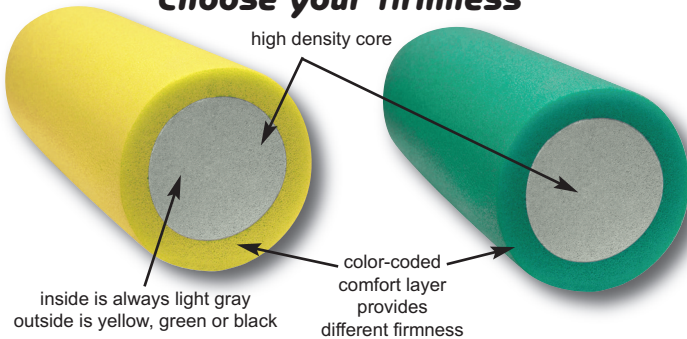

CanDo® foam rollers

CanDo® premium 2-layer foam roller

- 6" round, high-density core with 1½" comfort layer
- comfort layer available in 3 levels of firmness
- for rehab exercises for upper/lower back, calf, hamstring, glutes and more
- designed for Pilates, core, abdominal, back stabilization and strengthening routines

choose your firmness

| color  | firmness | 6" dia x 30"L |       | 6" dia x 15"L |       |
|--------|----------|---------------|-------|---------------|-------|
| yellow | x-soft   | 30-2390       | 20.00 | 30-2395       | 12.50 |
| green  | medium   | 30-2392       | 20.00 | 30-2397       | 12.50 |
| black  | x-firm   | 30-2394       | 20.00 | 30-2399       | 12.50 |

CanDo® Plus foam roller

- the CanDo® Plus foam roller combines the universally comfortable firmness of a white roller with the sleekness of a dark roller
- rounded edges help prolong life of the roller
- gray color conceals both dirt and aging
- attractive look appeals to clinic and gym users alike

CanDo® economy hollow foam roller

inexpensive option

- 6" round, extruded foam roller with hollow core
- for rehab and exercise targeting upper/lower back, calf, hamstring, glutes and more
- designed for Pilates, core, abdominal, back stabilization and strengthening routines