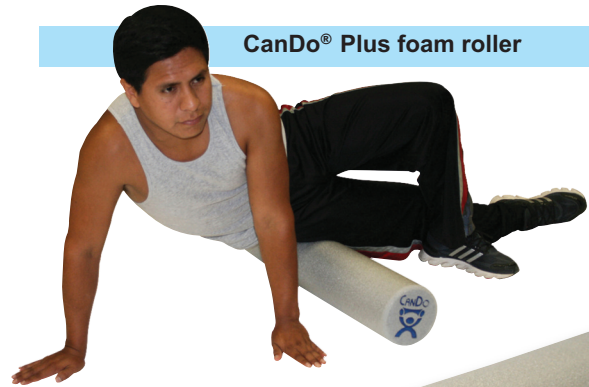

CanDo® foam rollers

CanDo® premium 2-layer foam roller

- 6" round, high-density core with 1½" comfort layer
- comfort layer available in 3 levels of firmness
- for rehab exercises for upper/lower back, calf, hamstring, glutes and more
- designed for Pilates, core, abdominal, back stabilization and strengthening routines

CanDo® Plus foam roller

- the CanDo® Plus foam roller combines the universally comfortable firmness of a white roller with the sleekness of a dark roller
- rounded edges help prolong life of the roller
- gray color conceals both dirt and aging
- attractive look appeals to clinic and gym users alike

CanDo® economy hollow foam roller

inexpensive option

- 6" round, extruded foam roller with hollow core
- for rehab and exercise targeting upper/lower back, calf, hamstring, glutes and more
- designed for Pilates, core, abdominal, back stabilization and strengthening routines