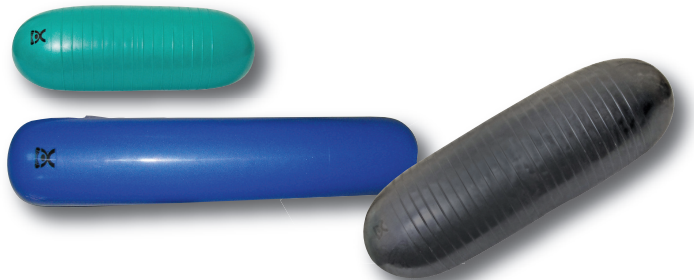

CanDo® inflatable roller

- rollers inflate like exercise balls
- fully inflate to increase difficulty, and partially inflate for added stability

30-2082	7"D x 17"L - green	20.00
30-2080	7"D x 30"L - blue	25.00
30-2081	9"D x 28"L - black	30.00