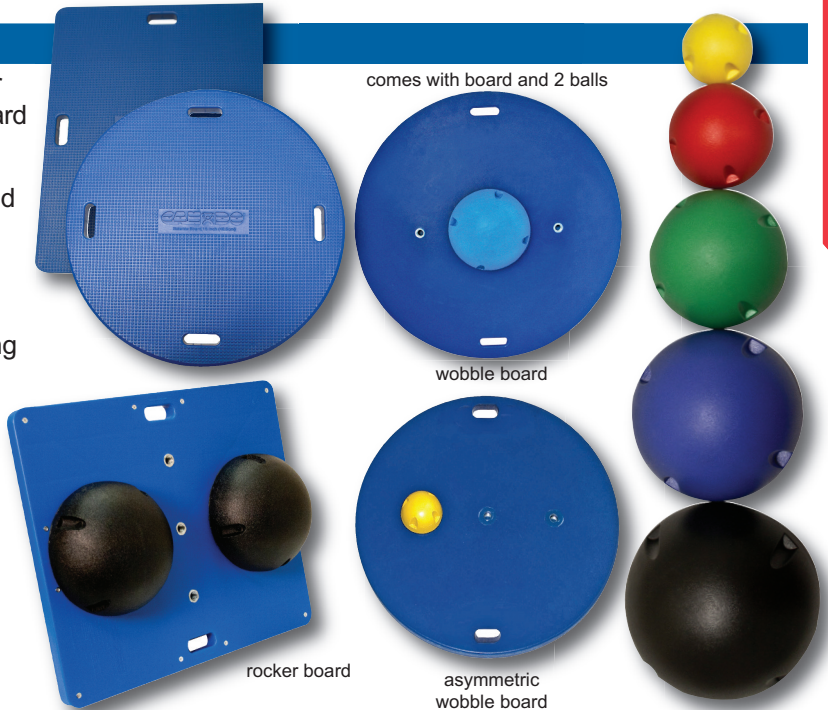

CanDo® Balance Board Combo™

- each board comes with 2 balls; use both for a rocker board, use 1 for a wobble or asymmetric wobble board
- strengthen and condition lower body
- improve ankle ROM, balance, body awareness and develop joint mobility and reaction skills
- durable, heavy-duty and non-skid, yet lightweight and compact for portability
- each board has handles/slots to add band or tubing
- additional balls and boards sold on page 69

circular (16" diameter)		tilt				
yellow	x-easy	1" height	7°	10-2020	40.00	
red	easy	1.5" height	11°	10-2021	42.50	
green	moderate	2" height	14°	10-2022	45.00	
blue	difficult	2.5" height	18°	10-2023	47.50	
black	x-difficult	3" height	21°	10-2024	50.00	

rectangular (15" x 18")		tilt				
		15"	18"			
yellow	x-easy	1" height	7°	7°	10-2030	40.00
red	easy	1.5" height	11°	10°	10-2031	42.50
green	moderate	2" height	15°	13°	10-2032	45.00
blue	difficult	2.5" height	18°	16°	10-2033	47.50
black	x-difficult	3" height	22°	19°	10-2034	50.00

economical choice!
each board does the job of 3

Thera-Band® balance boards

- anti-slip base with a sensory stimulation surface offers a new performance level to balance training

rocker board (front-back)
10-1184 rocker 75.00