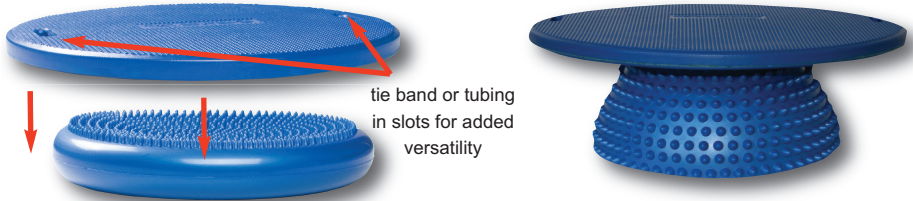

CanDo® Balance Board Combo™

- each board comes with 2 balls; use both for a rocker board, use 1 for a wobble or asymmetric wobble board
- strengthen and condition lower body
- improve ankle ROM, balance, body awareness and develop joint mobility and reaction skills
- durable, heavy-duty and non-skid, yet lightweight and compact for portability
- each board has handles/slots to add band or tubing
- additional balls and boards sold on page 69

rectangular (15" x 18")		tilt				
		15"	18"			
yellow	x-easy	1" height	7°	7°	10-2030	40.00
red	easy	1.5" height	11°	10°	10-2031	42.50
green	moderate	2" height	15°	13°	10-2032	45.00
blue	difficult	2.5" height	18°	16°	10-2033	47.50
black	x-difficult	3" height	22°	19°	10-2034	50.00

economical choice!
each board does the job of 3

Thera-Band® balance boards

- anti-slip base with a sensory stimulation surface offers a new performance level to balance training

rocker board (front-back)
10-1184 rocker 75.00

wobble board (all directions)
10-1185 wobble 75.00

CanDo® modular stability trainer

CanDo® Board-on-Stone™ balance trainer

combine products for a multitude of uses!

- combines the balance disc and non-slip board to make a stability trainer
- stack discs or use smaller board for added difficulty
- stand on disc and shift weight to perform stability exercises