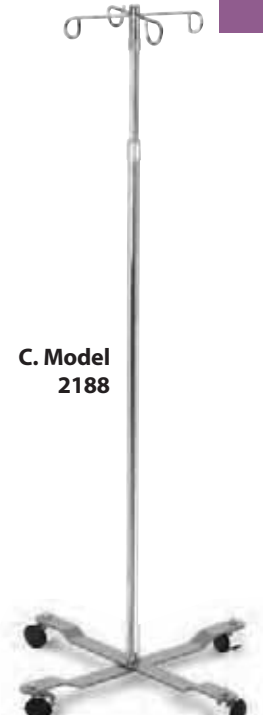

A. Model 2180

A. Model 2180 "Full Spectrum" Mobile Lamp

- 12" L flexible gooseneck arm on 12" L adjustable telescoping tube.
- Inner and outer shade dissipates heat.
- 5-leg "anti-tip" black composite base with (5) 2" dia. twin-wheel casters.
- 3 wire grounded plug, UL 153.
- Includes 60W "full spectrum" bulb.

MODEL	BASE DIA.	HEIGHT
2180	23"	33" - 61"

B. Model 2182

B. Model 2182 Gooseneck Lamp

- 12" L flexible gooseneck arm on 12" L adjustable telescoping tube.
- Inner and outer shade dissipates heat.
- Heavy plated steel base.
- 3 wire grounded plug, UL 153.
- Accommodates 60 watt bulb, not included.

MODEL	BASE DIA.	HEIGHT
2182	10 1/2"	32" - 60"

C. Model 2188

C. Model 2188 4-Hook IV Pole

- 4-Hook detachable top cap with push button release.
- 4 Leg "anti-tip" steel base equipped with (4) 2" diameter twin-wheel nylon casters.
- Pole height adjusts from 49" to 85"H.

MODEL	WIDTH	DEPTH	HEIGHT
2188	18"	18"	49" - 85"

D. Model 2181 Mayo Tray Stand

- Plated steel single post and "U" Base with (2) casters for mobility.
- Removable Stainless Steel Tray 19" x 12 5/8".
- Tray height adjusts from 32" to 50".