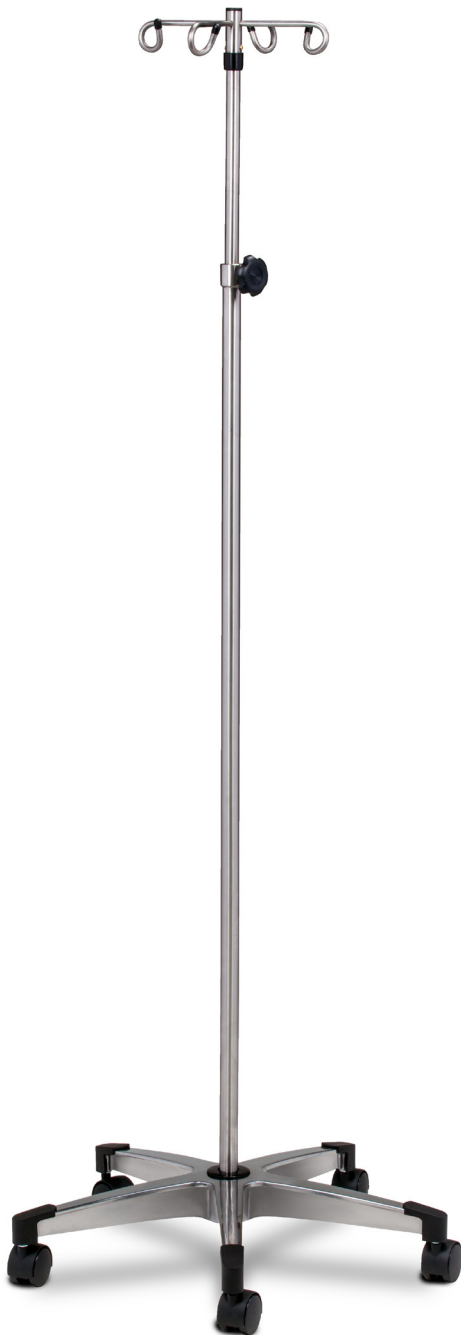

Stainless Steel*, Five-Leg, 4-Hook IV Pole

MODEL: IVS-354

- 4-hook top
- 5-leg cast aluminum base
- Detachable ram's horn hooks
- Soft roll, dual wheel casters
- Stainless steel* pole/knob-lock height adjustment
- See available accessories on next page
- 45 lbs. load capacity under normal use

*Clinton stainless steel items are not M.R.I. compatible.

Shipping Weight: 15 lbs.

SPECIFICATIONS

Base Diameter—23"

Height Range: 60"—100"

California residents please be advised of the following, pursuant to Proposition 65:

OPTIONS:

IV-46 Pump Tray Support

IV-41 Universal Clamp

IV-50 Pole Outlet Strip

Heavy Duty Black Epoxy Wire Basket
IV-51B - 14" x 8" x 8.5"
IV-52B - 12" x 6" x 6.5"

Heavy Duty Stainless Steel Wire Basket
IV-51S - 14" x 8" x 8.5"
IV-52S - 12" x 6" x 6.5"

IV-57 Single Ram's Horn

IV-44 Oxygen Cylinder Holder

IV-56 Drainage Hook

IV-43 Steering Handle

IV-55 Extra Hooks and Organizer Hooks

IV-48 2 lb. Base Stability Weight / V-485 2 lb. Base Stability Weight