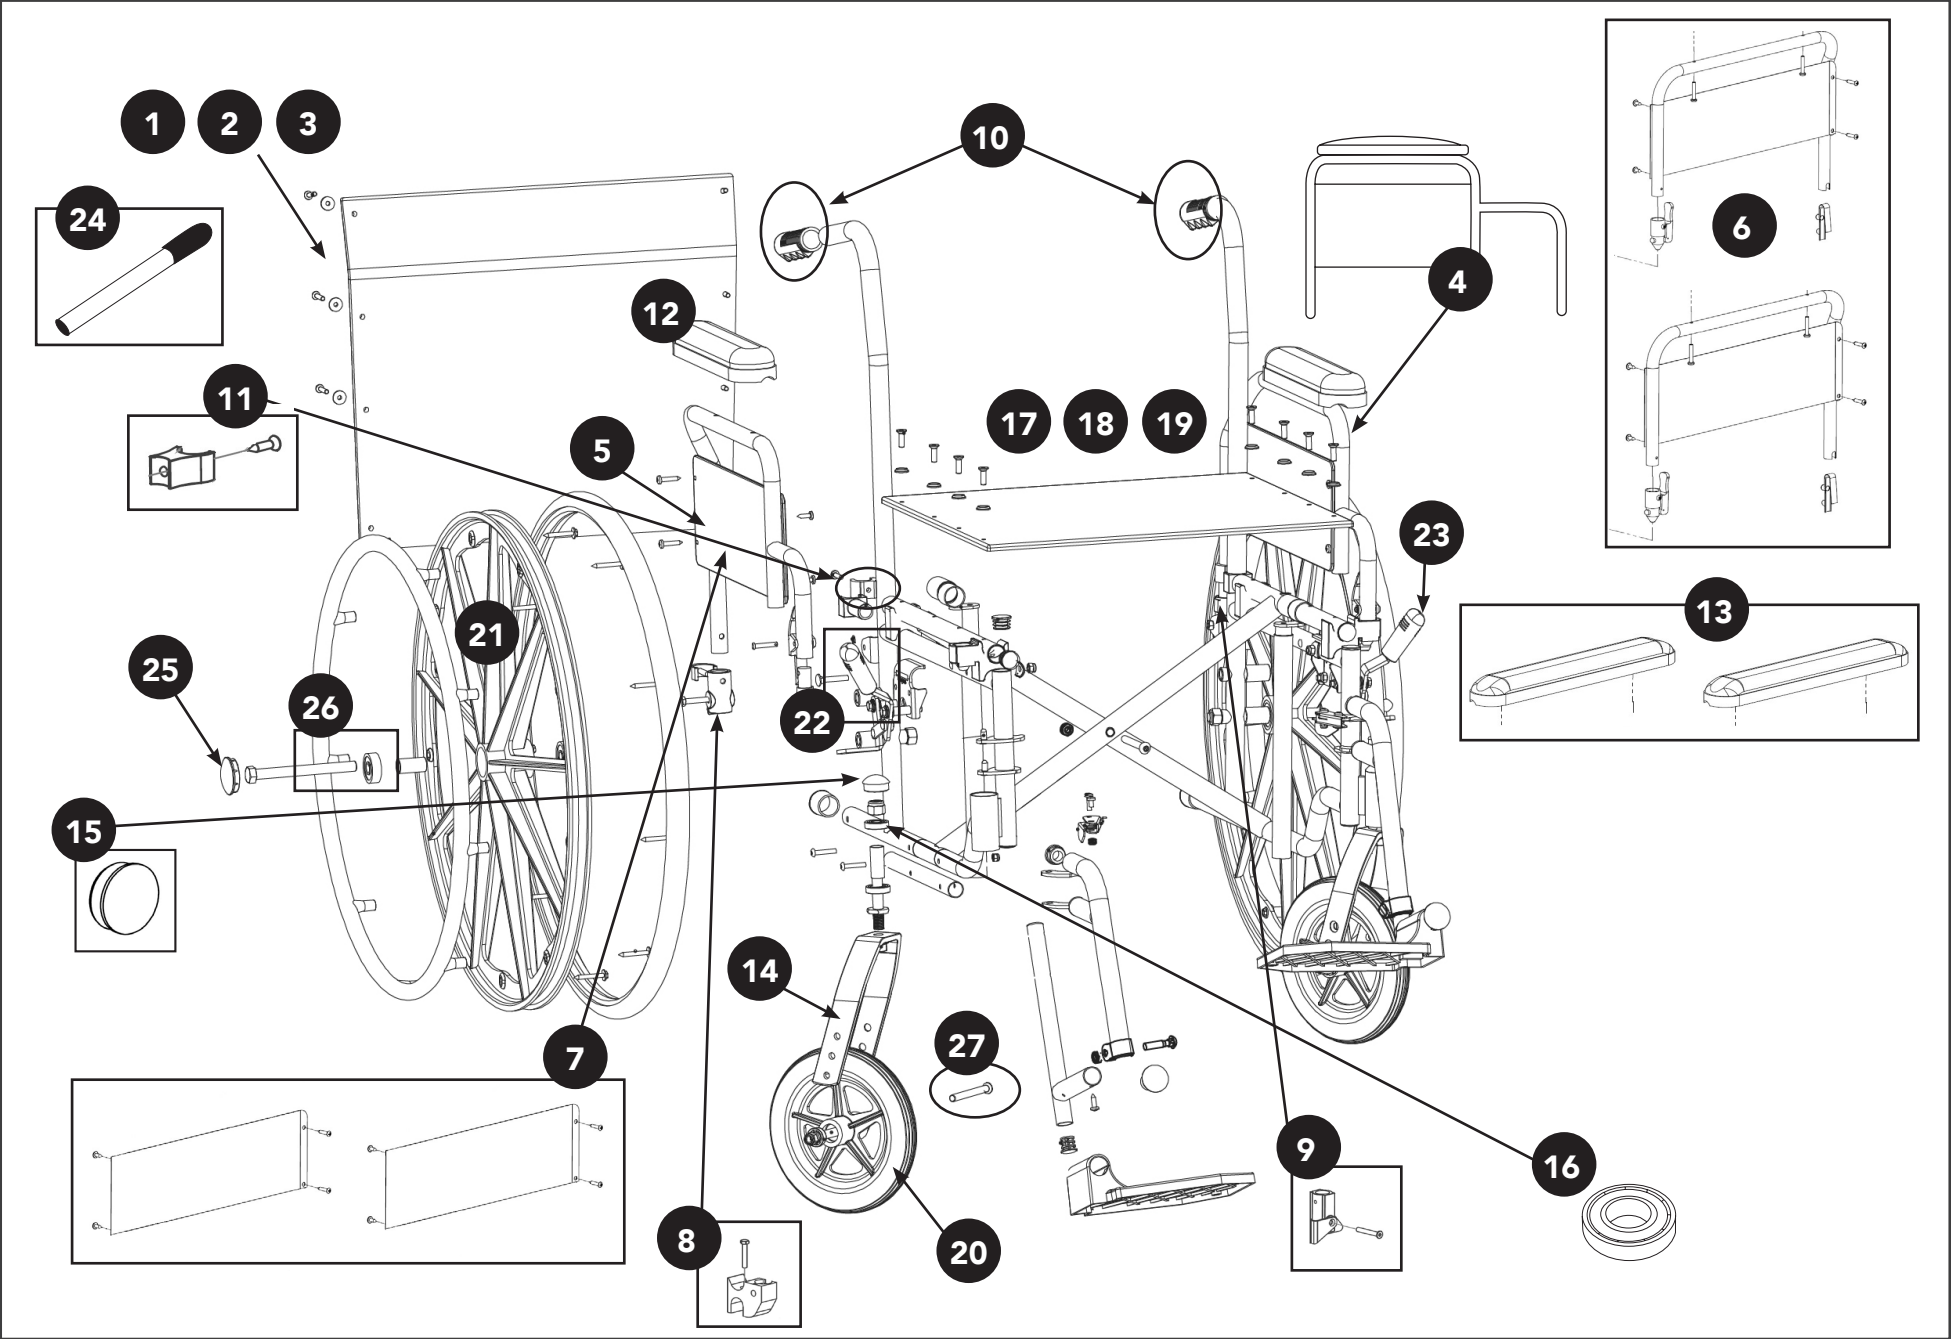

K2 WHEELCHAIR

K2 WHEELCHAIR

Fig.	Description	MH Part No.
K2 REPLACEMENT PARTS		
1	Probasics K2 Wheelchair 16" Back Upholstery w/Hardware	X1WC2IM01
2	Probasics K2 Wheelchair 18" Back Upholstery w/Hardware	X1WC2IM02
3	Probasics K2 Wheelchair 20" Back Upholstery w/Hardware	X1WC2IM03
4	Probasics K2 Wheelchair Armrest Assembly, Desk, Left	X1WC2IM04
5	Probasics K2 Wheelchair Armrest Assembly, Desk, Right	X1WC2IM05
6	Probasics K2 Wheelchair Armrest Assembly, Full, Pair	X1WC2IM06
7	Probasics K2 Wheelchair Skirt Guard w/Hardware	X1WC2IM07
8	Probasics K2 Wheelchair Right Flip-Back Armrest Detach. Guides Front&Rear w/Hardware	X1WC2IM08
9	Probasics K2 Wheelchair Left Flip-Back Armrest Detach. Guides Front&Rear w/Hardware	X1WC2IM09
10	Probasics K2 Wheelchair Hand Grips, Pair	X1WC2IM10
11	Probasics K2 Wheelchair Seat Rail Guide, Pair	X1WC2IM11
12	Probasics K2 Wheelchair Padded Armrest, Desk Length w/Hardware, Pair	X1WC2IM12
13	Probasics K2 Wheelchair Padded Armrest, Full Length w/Hardware, Pair	X1WC2IM13
14	Probasics K2 Wheelchair Front Fork Assembly	X1WC2IM14
15	Probasics K2 Wheelchair Stem Dust Cap for Front Fork	X1WC2IM15
16	Probasics K2 Wheelchair Fork Stem Bearings	X1WC2IM16
K1/K2 COMPATIBLE PARTS		
17	Probasics K1/K2 Wheelchair 16" Seat Upholstery w/Hardware	X1WCIM01
18	Probasics K1/K2 Wheelchair 18" Seat Upholstery w/Hardware	X1WCIM02
19	Probasics K1/K2 Wheelchair 20" Seat Upholstery w/Hardware	X1WCIM03
20	Probasics K1/K2/K4T/R Front Caster Wheels w/Bearings (Bearing Size - 8mm x 22mm x 9mm)	X1WCIM04
21	Probasics K1/K2 Rear Wheel w/Bearings (Bearing Size - 35mm x 11.1mm x 11mm)	X1WCIM05
22	Probasics K1/K2 Wheelchair Wheel Lock, Right	X1WCIM06
23	Probasics K1/K2 Wheelchair Wheel Lock, Left	X1WCIM07
24	Probasics K1/K2/R Wheelchair Wheel Lock Extension	X1WCIM09
25	Probasics K1/K2/K4T/R Dust Cap for Rear Wheel	X1WCIM10
26	Probasics K1/K2/R Wheelchair Rear Wheel Axle Bolt w/Nut (110MM Length 7/16" Nut)	X1WCIM11
27	Probasics K1/K2/K4T/R Caster Axle Bolt w/Nut	X1WCIM12
ACCESSORIES		
	Elevating Legrest	X1WCIM13
	Swing away legs	X1WCIM08
	Anti-tippers	X1WCIMANTI
	Seat Belt	PB3065