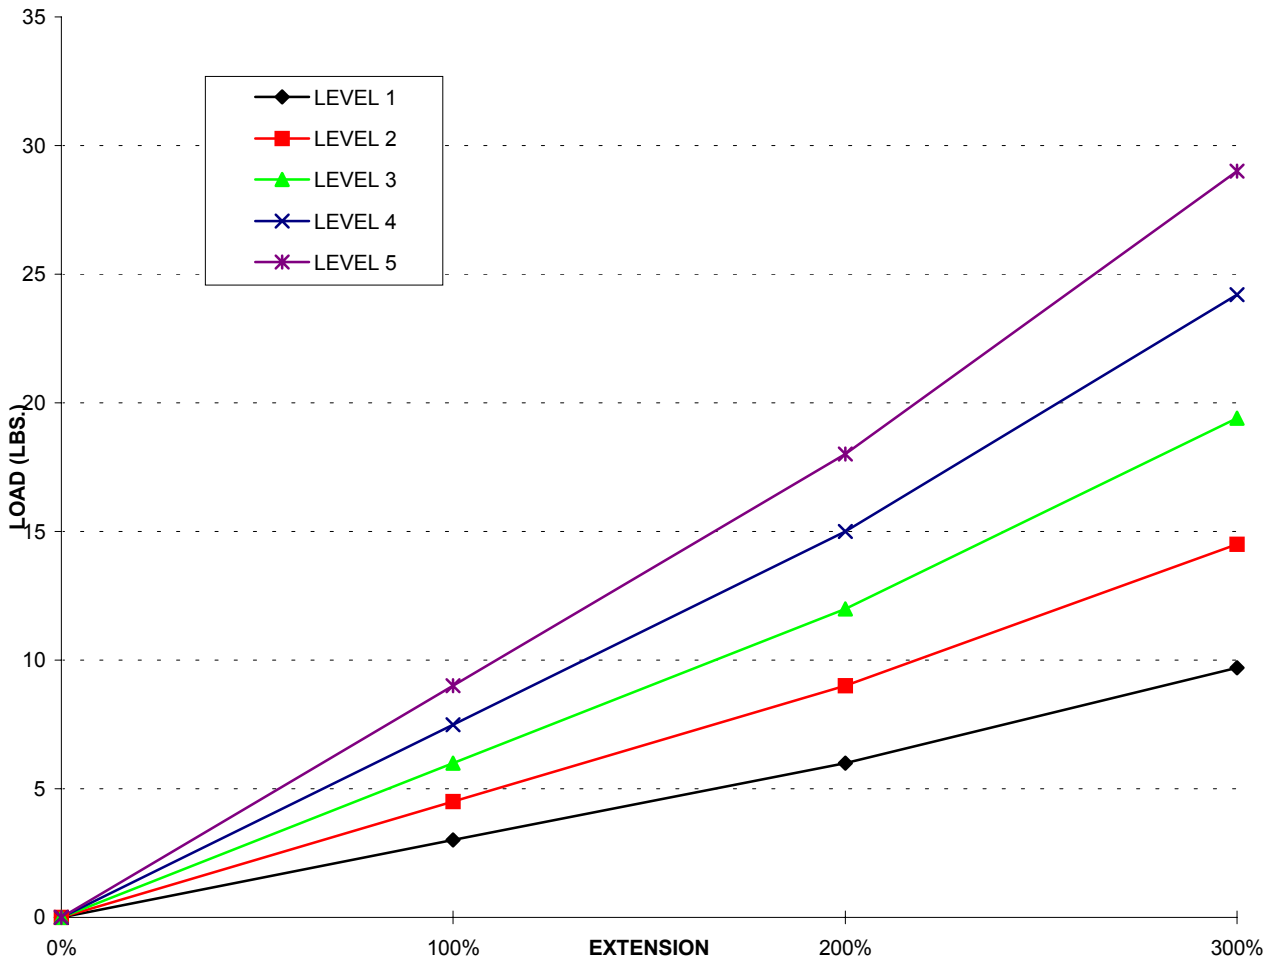

## REP Band Resistance Levels

Extended Length (original length 24")	EXTENSION LOAD (LBS).				
	LEVEL 1 (Peach)	LEVEL 2 (Orange)	LEVEL 3 (Green)	LEVEL 4 (Blue)	LEVEL 5 (Plum)
25%	0.8	1.1	1.5	1.9	2.3
50%	1.5	2.3	3.0	3.8	4.5
75%	2.3	3.4	4.5	5.6	6.8
100%	3.0	4.5	6.0	7.5	9.0
200%	6.0	9.0	12.0	15.0	18.0