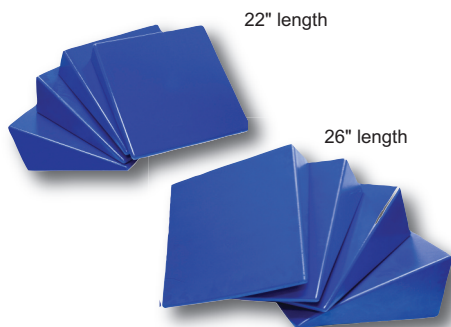

Skillbuilders® premium molded rolls and wedges have integral waterproof coating that is easily cleaned for years of use

Skillbuilders® wedges

- wedges are ideal positioning shapes for exercise therapy
- put under back, arm or leg of user for comfortable and functional positioning
- provides necessary leverage to promote exercise regime

L x W x H		incline	
22 x 20 x 4"	30-1010	11°	205.00
22 x 20 x 6"	30-1011	16°	210.00
22 x 20 x 8"	30-1012	20°	235.00
22 x 20 x 10"	30-1013	25°	270.00
26 x 24 x 6"	30-1014	9°	260.00
26 x 24 x 8"	30-1015	13°	290.00
26 x 24 x 10"	30-1016	17°	350.00
26 x 24 x 12"	30-1017	22°	370.00

L x dia		
24 x 4"	30-1000	125.00
24 x 6"	30-1001	150.00
24 x 8"	30-1002	190.00
36 x 8"	30-1003	245.00
36 x 10"	30-1004	270.00
36 x 12"	30-1005	325.00
48 x 12"	30-1006	430.00
48 x 14"	30-1007	460.00
48 x 16"	30-1008	590.00