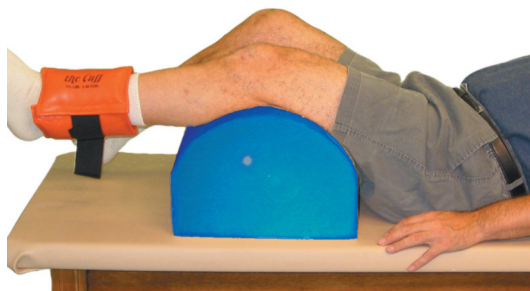

Skillbuilders® rolls

- rolls, like wedges, are used to enhance exercise therapy and general positioning
- roll can be placed under the knee to allow weighted ankle lifts
- each roll has a webbing strap for easy carrying and storage

Skillbuilders® half rolls

- half rolls combine stability of a wedge with the positioning versatility of a roll
- includes hook fastener on bottom to anchor roll
- provides stable base for knee flexion and extension

L x W x H	elevation		
18 x 4 x 2"	0"	30-1230	75.00
18 x 4 x 3"	1"	30-1231	100.00
24 x 6 x 4½"	1½"	30-1232	135.00
30 x 8" x 6"	2"	30-1233	185.00

Skillbuilders® therapist kit: wedge, roll and half roll

- therapy kits offer Skillbuilders® wedges, rolls and half rolls in convenient packages
- kits include:
 W = wedge (L x W x H")
 R = roll (L x dia)
 HR = half roll (L x W + elevation)

Skillbuilders® roll rack

30-1009 5-piece roll rack 140.00

Skillbuilders® knee supports

- supports knees and lower legs when user is in supine position

L x W x H			
13 x 21 x 15"	30-1250	wedge	135.00
12 x 22 x 8"	30-1251	crescent	135.00