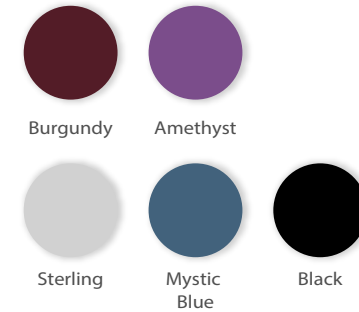

Natursoft™ Upholstery